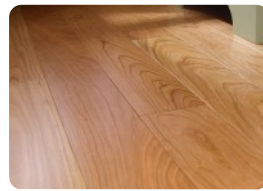

Hard Maple Premium
Grade Clear UV Finish

Hard Maple Toast

Hard Maple Almond

White Oak Premium
Grade Clear UV Finish

Yellow Birch Coastal
Grade Clear UV Finish

Red Oak Coastal
Grade Clear UV Finish

Red Oak Harvest

Hickory Bourbon

American Cherry
Clear UV Finish

White Oak Coastal
Grade Clear UV Finish

Hard Maple Coastal
Grade Clear UV Finish

Hard Maple Copper

Red Oak Suede

Hickory Natural
Grade Clear UV Finish

Red Oak Premium
Grade Clear UV Finish

Classic Collection

Our Classic Collection includes solid hardwood floors from six native species, in a variety of widths and stains. You'll find over a dozen of the Classics here! All featured with a Medium-Low gloss finish one might expect in a "Classic" Floor. Versatile and durable floors that will complement any décor.

Hickory Saddle

Series Name	Classic Collection			Species	Red Oak, Hard Maple, White Oak, American Cherry, Yellow Birch, & Hickory
Finish Type	Nano Plus UV Finish			Gloss Level	40% Matte
Bevel Profile	4 Sided Bevel			Radiant Heat	Not Approved
Thickness	3/4" Solid			Lengths	Mill Standard
Warranties	50 Year Residential Warranty, 5 year Light Commercial				
On, Above, or Below Grade	Install on or Above Grade (no basements)				
Width	3 1/4"	4"	5"		
Carton Specs	20 Sqft per carton	18 Sqft per carton	20 Sqft per carton		