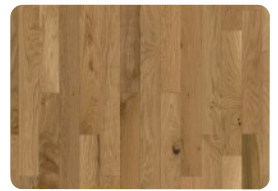

Hard Maple Premium
Grade Clear UV Finish

Hard Maple Toast

Hard Maple Almond

White Oak Premium
Grade Clear UV Finish

Yellow Birch Coastal
Grade Clear UV Finish

Red Oak Coastal
Grade Clear UV Finish

Red Oak Harvest

Hickory Bourbon

American Cherry
Clear UV Finish

White Oak Coastal
Grade Clear UV Finish

Hard Maple Coastal
Grade Clear UV Finish

Hard Maple Copper

Red Oak Suede

Hickory Natural
Grade Clear UV Finish

Red Oak Premium
Grade Clear UV Finish

Classic Collection

Our Classic Collection includes solid hardwood floors from six native species, in a variety of widths and stains. You'll find over a dozen of the Classics here! All featured with a Medium-Low gloss finish one might expect in a "Classic" Floor. Versatile and durable floors that will complement any décor.

Hickory Saddle

Series Name	Classic Collection			Species	Red Oak, Hard Maple, White Oak, American Cherry, Yellow Birch, & Hickory
Finish Type	Nano Plus UV Finish			Gloss Level	40% Matte
Bevel Profile	4 Sided Bevel			Radiant Heat	Not Approved
Thickness	3/4" Solid			Lengths	Mill Standard
Warranties	50 Year Residential Warranty, 5 year Light Commercial				
On, Above, or Below Grade	Install on or Above Grade (no basements)				
Width	3 1/4"	4"	5"		
Carton Specs	20 Sqft per carton	18 Sqft per carton	20 Sqft per carton		