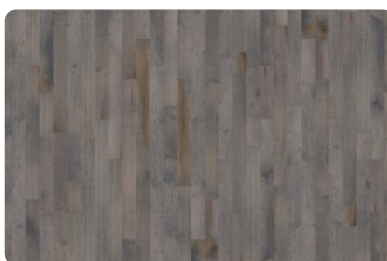

HARD MAPLE CLEAR

RED OAK SAVANNAH

RED OAK BUTTERSCOTCH

RED OAK GUNSTOCK

RED OAK CLEAR

HARD MAPLE GREY

HARD MAPLE COGNAC

HARD MAPLE IRONSIDE

Maine Traditions PRO Series is designed exclusively for installation and builder professionals. The PRO Series is a Premium builder grade. Milled to incomparably close tolerances, ensuring a more uniform surface, reduced waste, and fool-proof ease of assembly.

Series Name	Pro Series			Species	Red Oak & Hard Maple
Finish Type	Nano Plus UV			Gloss Level	40% Matte
Bevel Profile	4 Sided Bevel			Radiant Heat	Not Approved
Thickness	3/4" Solid			Lengths	Mill Standard
Warranties	15 Year Residential Warranty				
On, Above, or Below Grade	Install on or Above Grade (no basements)				
Width	2 1/4"	3 1/4"	5" (Red Oak Only)		
Carton Specs	20 Sqft per carton				