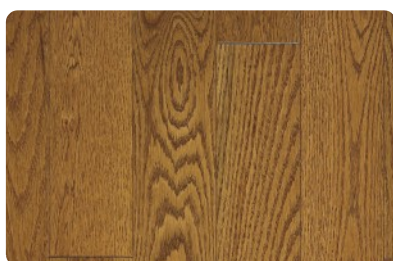

RED OAK GUNSTOCK